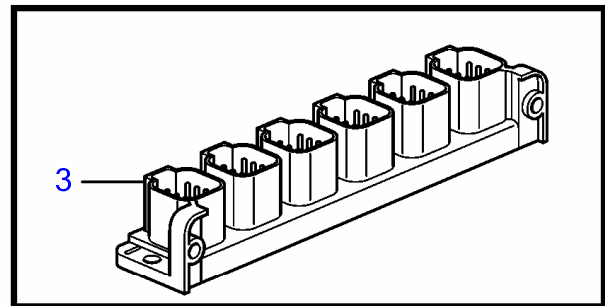

D4-180I-E, D4-225A-E, D4-225I-E, D4-260A-E, D4-260D-E, D4-260I-E, D4-300A-E, D4-300D-E, D4-300I-E

25301

D4-180I-E, D4-225A-E, D4-225I-E, D4-260A-E, D4-260D-E, D4-260I-E, D4-300A-E, D4-300D-E, D4-300I-E

REF	PART NO.	QTY	DESCRIPTION	NOTES
1	21761722	1	Display	Flexidisplay button panel
2	3588972	3	Cable kit	
3	21469055	2	Connection block	
4	3886666	7	Cable	
5	3841280	1	Steering wheel adjus	
6	21469560	1	Steering wheel hub	
7	21421942	1	Cable	Alternative for EVC-C3
8	21421941	2	Cable	For EVC system and hub 21469560.
9	21287072	1	Wiring harness	