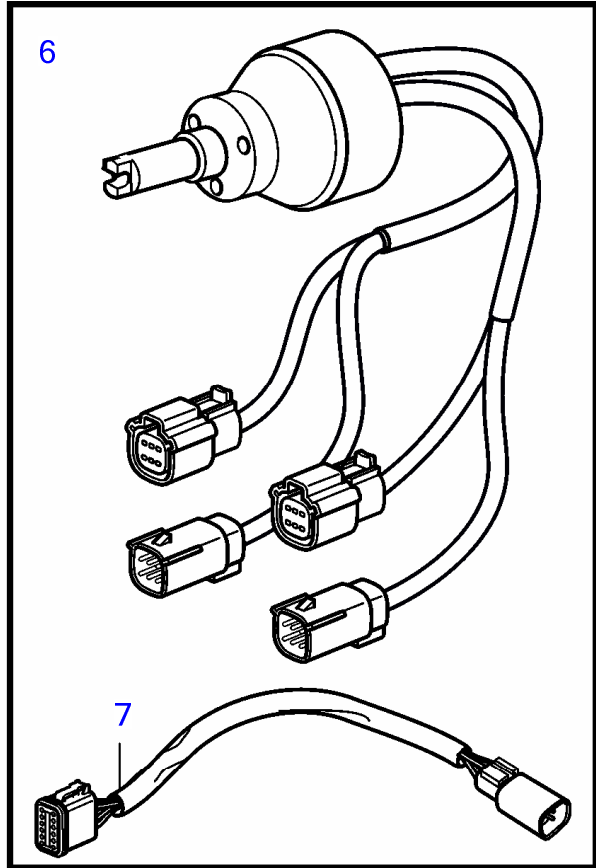

D4-180I-E, D4-225A-E, D4-225I-E, D4-260A-E, D4-260D-E, D4-260I-E, D4-300A-E, D4-300D-E, D4-300I-E

25301

D4-180I-E, D4-225A-E, D4-225I-E, D4-260A-E, D4-260D-E, D4-260I-E, D4-300A-E, D4-300D-E, D4-300I-E

REF	PART NO.	QTY	DESCRIPTION	NOTES
1	21761722	1	Display	Flexidisplay button panel
2	3588972	3	Cable kit	
3	21469055	2	Connection block	
4	3886666	7	Cable	
5	3841280	1	Steering wheel adjus	
6	21469560	1	Steering wheel hub	
7	21421942	1	Cable	Alternative for EVC-C3
8	21421941	2	Cable	For EVC system and hub 21469560.
9	21287072	1	Wiring harness	