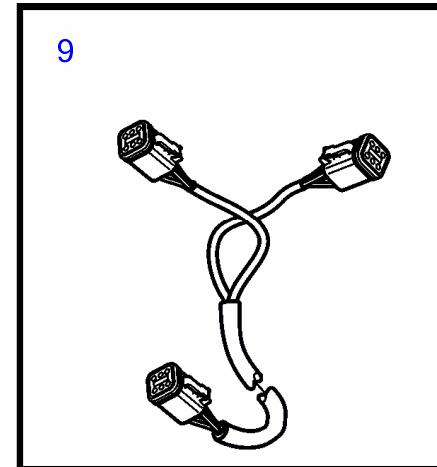

D4-180I-E, D4-225A-E, D4-225I-E, D4-260A-E, D4-260D-E, D4-260I-E, D4-300A-E, D4-300D-E, D4-300I-E

25301

D4-180I-E, D4-225A-E, D4-225I-E, D4-260A-E, D4-260D-E, D4-260I-E, D4-300A-E, D4-300D-E, D4-300I-E

REF	PART NO.	QTY	DESCRIPTION	NOTES
1	21761722	1	Display	Flexidisplay button panel
2	3588972	3	Cable kit	
3	21469055	2	Connection block	
4	3886666	7	Cable	
5	3841280	1	Steering wheel adjus	
6	21469560	1	Steering wheel hub	
7	21421942	1	Cable	Alternative for EVC-C3
8	21421941	2	Cable	For EVC system and hub 21469560.
9	21287072	1	Wiring harness	